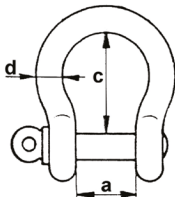

1

**Sjækler, handelssjækler  
type D**

Leveres i galvaniseret.  
Ikke godkendt til løfteopgaver.

**Shackles, commercial shackles  
type D**

Galvanized.  
Not approved for lifting.

Varenr. / Item no.	a mm	c mm	d mm
151-100-0400	10,0	19,0	5,0
151-100-0500	12,0	24,0	6,0
151-100-1000	16,0	32,0	8,0
151-100-1500	20,0	40,0	10,0
151-100-2000	22,0	44,0	11,0
151-100-2500	25,0	48,0	12,0
151-100-4000	32,0	64,0	16,0
151-100-5500	38,0	76,0	19,0
151-100-7500	44,0	85,0	22,0
151-101-0000	50,0	95,0	25,0
151-101-6000	64,0	120,0	32,0
151-101-9000	76,0	145,0	38,0

**Sjækler, handelssjækler  
type H**

Leveres galvaniseret.  
Ikke godkendt til løfteopgaver.

**Shackles, commercial shackles  
type H**

Galvanized.  
Not approved for lifting.

Varenr. / Item no.	a mm	c mm	d mm
151-150-0400	10,0	20,0	5,0
151-150-0500	12,0	24,0	6,0
151-150-1000	16,0	32,0	8,0
151-150-1500	20,0	40,0	10,0
151-150-2000	22,0	44,5	11,0
151-150-2500	25,0	49,0	12,0
151-150-4000	32,0	64,0	16,0
151-150-5500	38,0	80,0	19,0
151-150-7500	44,0	85,0	22,0
151-151-0000	50,0	100,0	25,0