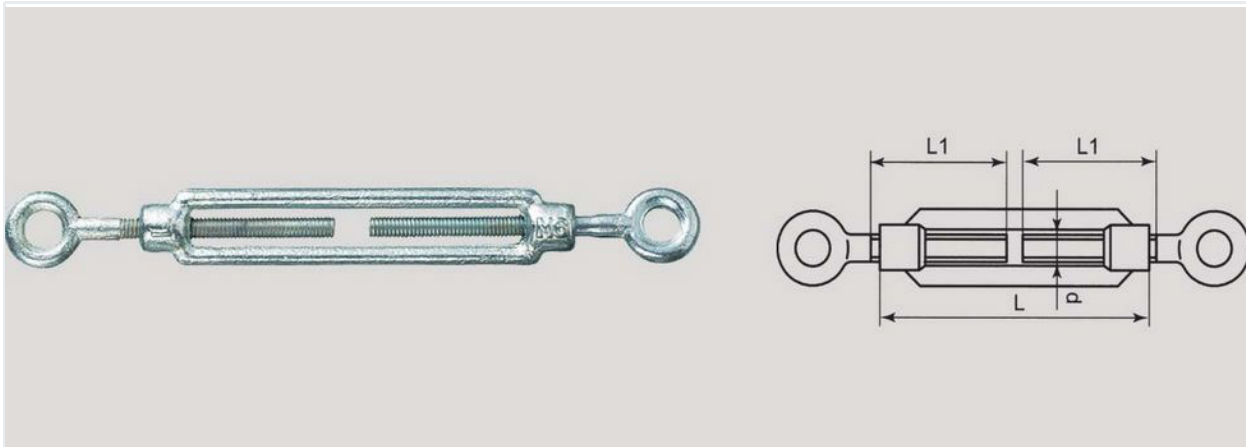

Bardunstrammer med øje/øje Turnbuckle with Eye/Eye

Galvaniseret stål
Galvanised Steel

mm Dim (d)	mm L	mm L1	Brudstyrke/ Breaking Load Kg	Stk./Sæk Pcs./Bag	Kg/ Stk./Pc.
5,0	70,0	35,0	100,0	500	0,052
6,0	110,0	55,0	250,0	300	0,099
8,0	110,0	57,0	450,0	180	0,159
10,0	125,0	68,0	720,0	100	0,289
12,0	125,0	70,0	1.000,0	70	0,422
16,0	170,0	88,0	1.900,0	30	0,966
20,0	200,0	105,0	3.000,0	20	1,720
25,0	255,0	135,0	4.550,0	10	3,050